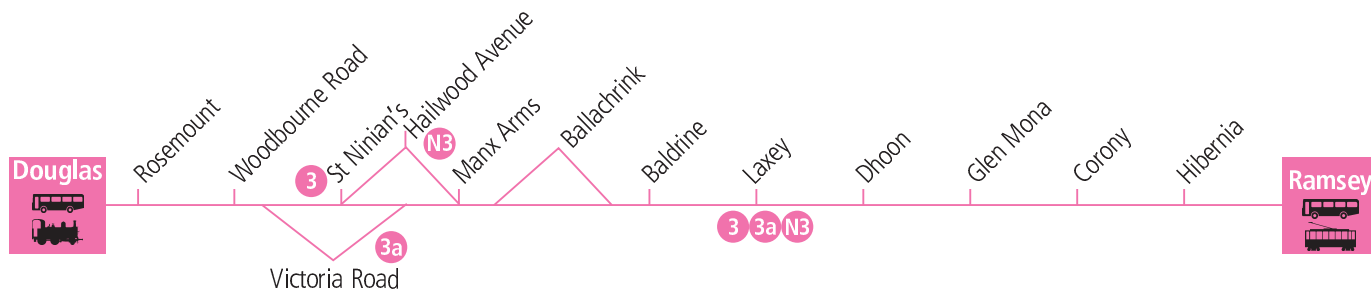

3
3a
3b
N3
X3

Mondays to Saturdays

Jelune dys Jesarn

Place	Service	Mondays to Fridays			Saturdays																
		3a	3b	3	3a	3	3	3	3	3	3	3	3	3	3	3	3	3	3	3	
Douglas, Lord Street, Stop D		0635	–	0740	0635	0740	0810	0840	0910	0940	1010	1040	1110	1140	1210	1240	1310	1340	1410	1440	1510
Rosemount, Trinity Church		0638	–	0744	0638	0744	0814	0844	0914	0944	1014	1044	1114	1144	1214	1244	1314	1344	1414	1444	1514
St Ninian's, school		–	–	0748	–	0748	0818	0848	0918	0948	1018	1048	1118	1148	1218	1248	1318	1348	1418	1448	1518
Glencrutchery Road, Greenfield Road		–	–	0750	–	0750	0820	0850	0920	0950	1020	1050	1120	1150	1220	1250	1320	1350	1420	1450	1520
Victoria Road, Tesco		0644	–	–	0644	–	–	–	–	–	–	–	–	–	–	–	–	–	–	–	–
Onchan, Manx Arms		0648	–	0755	0648	0755	0825	0855	0925	0955	1025	1055	1125	1155	1225	1255	1325	1355	1425	1455	1525
Ballachrink, shop		–	–	–	0651	0758	–	–	–	–	–	–	–	–	–	–	–	–	–	–	–
Baldrine, Methodist Hall		0653	–	0800	0657	0804	0830	0900	0930	1000	1030	1100	1130	1200	1230	1300	1330	1400	1430	1500	1530
Laxey, MER shelter		0701	0807	0808	0704	0812	0838	0908	0938	1008	1038	1108	1138	1208	1238	1308	1338	1408	1438	1508	1538
Ballaragh		–	0813	–	–	–	–	–	–	–	–	–	–	–	–	–	–	–	–	–	–
Dhoon Glen, car park		0708	0815	0815	0711	0819	0845	0915	0945	1015	1045	1115	1145	1215	1245	1315	1345	1415	1445	1515	1545
Glen Mona, Ballagorry Drive		0711	0818	0818	0714	0823	0848	0918	0948	1018	1048	1118	1148	1218	1248	1318	1348	1418	1448	1518	1548
Ramsey, Bus Station		0723	0840	0831	0727	0835	0901	0931	1001	1031	1101	1131	1201	1231	1301	1331	1401	1431	1501	1531	1601
			◆	◆																	

Pushchairs share the same space with wheelchair users and you should be prepared to collapse your pushchair and place it within the luggage rack to allow a wheelchair user on board.